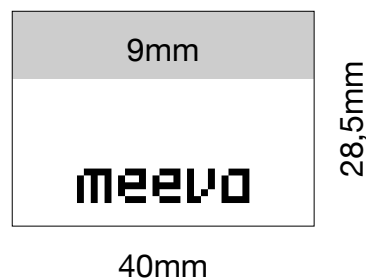

SEG Labels Design

Order your customized black and white labels with your company logo or name.

Available in 2 sizes:

*The image is an example.

Features of SEG Labels:

Material	Fabric
Background color	
Logo color	
Back color	