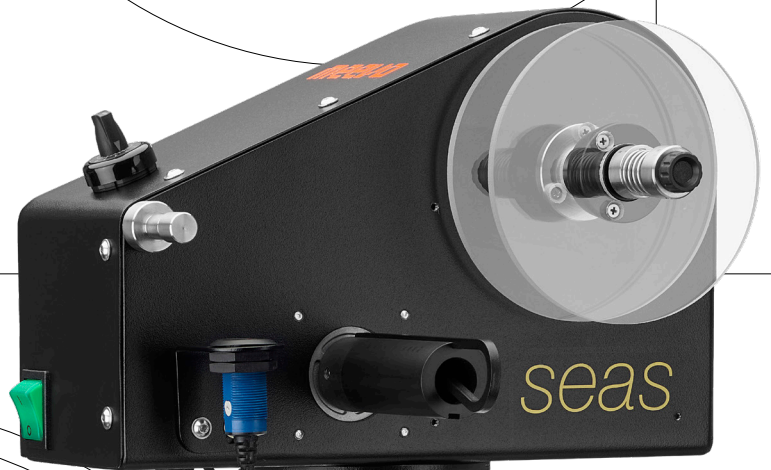

**SEAS Label
Dispenser**

SEG Labels

SEAS Label Dispenser & SEG Labels

SEG CONSUMABLES

SEAS Label Dispenser & SEG Labels

Boost your production speed with SEAS Label Dispenser and easy-to-apply adhesive Labels

The SEAS Label Dispenser makes adhesive labels available quickly and automatically, and our easy-to-apply adhesive labels help reduce application time on fabric prints.

With this system, the labels are always in the right place and right position at the worker's disposal.

SEG Labels Design

Order your customized black and white labels with your company logo or name.

Available in 2 sizes:

*The image is an example.

Features of SEG Labels:

Material	Fabric
Background color	
Logo color	
Back color	